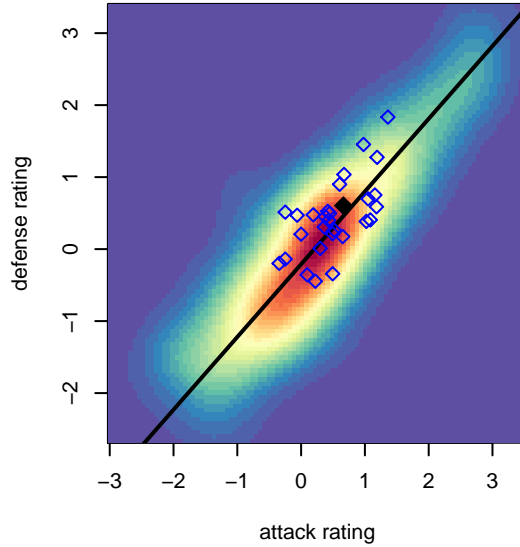

**attack and defense rating
relative to others at age
and all opponents in last 13 months**