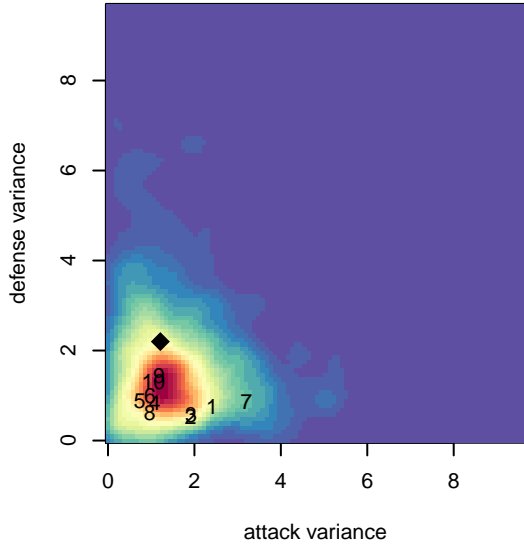

Harbor Premier White G01

Harbor FC
 Gig Harbor, WA
 G01 total strength=983
 attack=1.94 defense=1.83
 fall league = RCL G01 Div 3
 spr league = Win RCL G01 Div 4
 notes= Canas 2013

alt names used:
 Harbor Premier G01 Green
 Harbor Premier G01 White

Venues played:
 2014 RVS Classic GU13
 2014 Seattle Cup GU13
 2014 Crossfire Select Cup GU13 Gold
 2014 Tyee Cup Silver U13-14
 2014 RCL G01 Div 3
 2014 Win RCL G01 Div 4
 2014 WYS Presidents Cup G01 Division 2

Harbor Premier White G01
 Dots are actual minus expected GF (blue circles) and GA (red triangles).
 Blue line is smoothed change in attack strength. Red is smoothed change in defense strength.

**attack and defense variance (black dot)
relative to other teams
and top 10 in region**