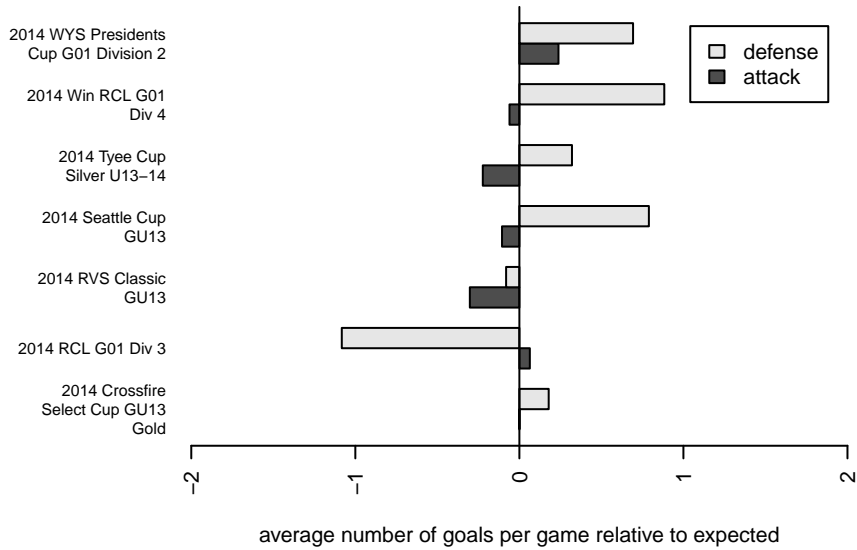

Performance relative to 13 month average