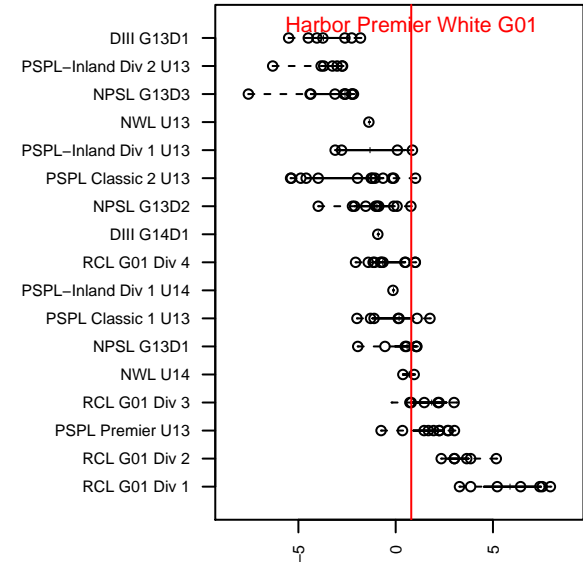

**attack and defense rating
relative to others at age
and all opponents in last 13 months**