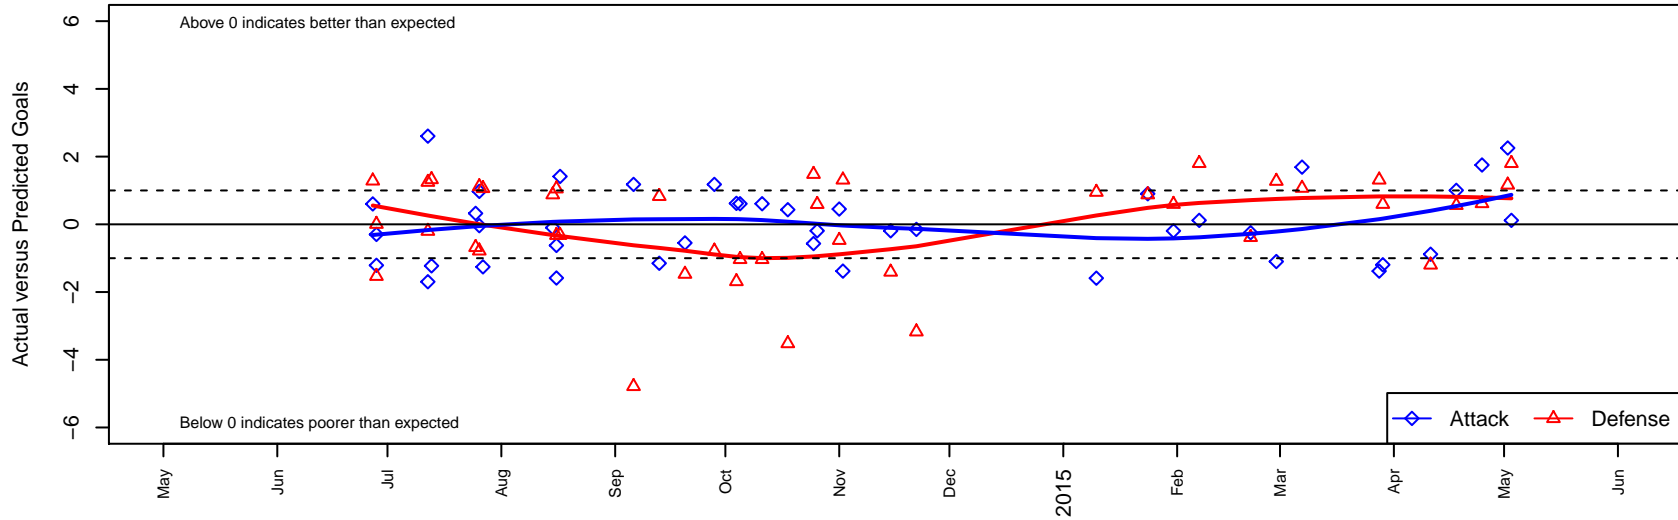

Harbor Premier White G01

Harbor FC
 Gig Harbor, WA
 G01 total strength=983
 attack=1.94 defense=1.83
 fall league = RCL G01 Div 3
 spr league = Win RCL G01 Div 4
 notes= Canas 2013

alt names used:
 Harbor Premier G01 Green
 Harbor Premier G01 White

Venues played:
 2014 RVS Classic GU13
 2014 Seattle Cup GU13
 2014 Crossfire Select Cup GU13 Gold
 2014 Tyee Cup Silver U13-14
 2014 RCL G01 Div 3
 2014 Win RCL G01 Div 4
 2014 WYS Presidents Cup G01 Division 2

Harbor Premier White G01
 Dots are actual minus expected GF (blue circles) and GA (red triangles).
 Blue line is smoothed change in attack strength. Red is smoothed change in defense strength.

**attack and defense variance (black dot)
relative to other teams
and top 10 in region**